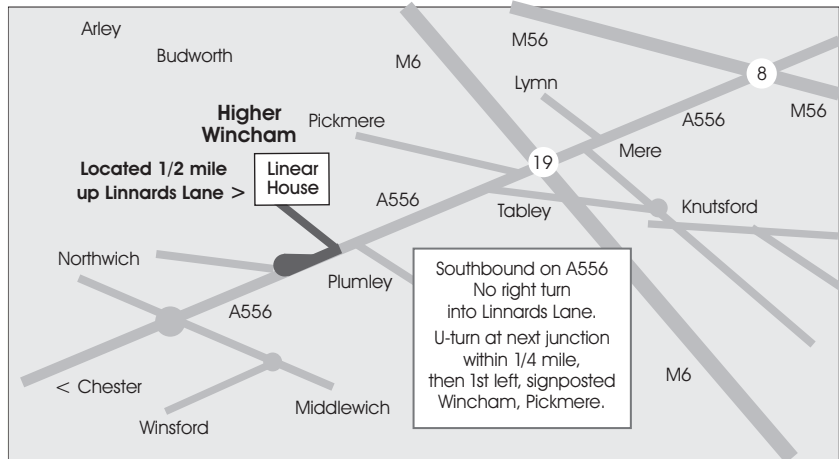

Sunday 21st July 2024

Directions, Location and Site Plan

Linear House, Linnards Lane,
Higher Wincham, CW9 6ED
located off the A556
Approx 16 miles from Chester
5 miles from Knutsford,
Junction 19 M6.

Note: if travelling from M6
No Right Turn into Linnards Lane
off the A556.
Make U-turn at next junction
after a short distance
then turn Left, signposted
Wincham, Pickmere.

Linear House is located
1/2 Mile on the right
opposite a farm.

White Island Buffet
21st July 2024

Linear House, Linnards Lane,
Higher Wincham, Nr Pickmere/Plumley,
Cheshire CW9 6ED